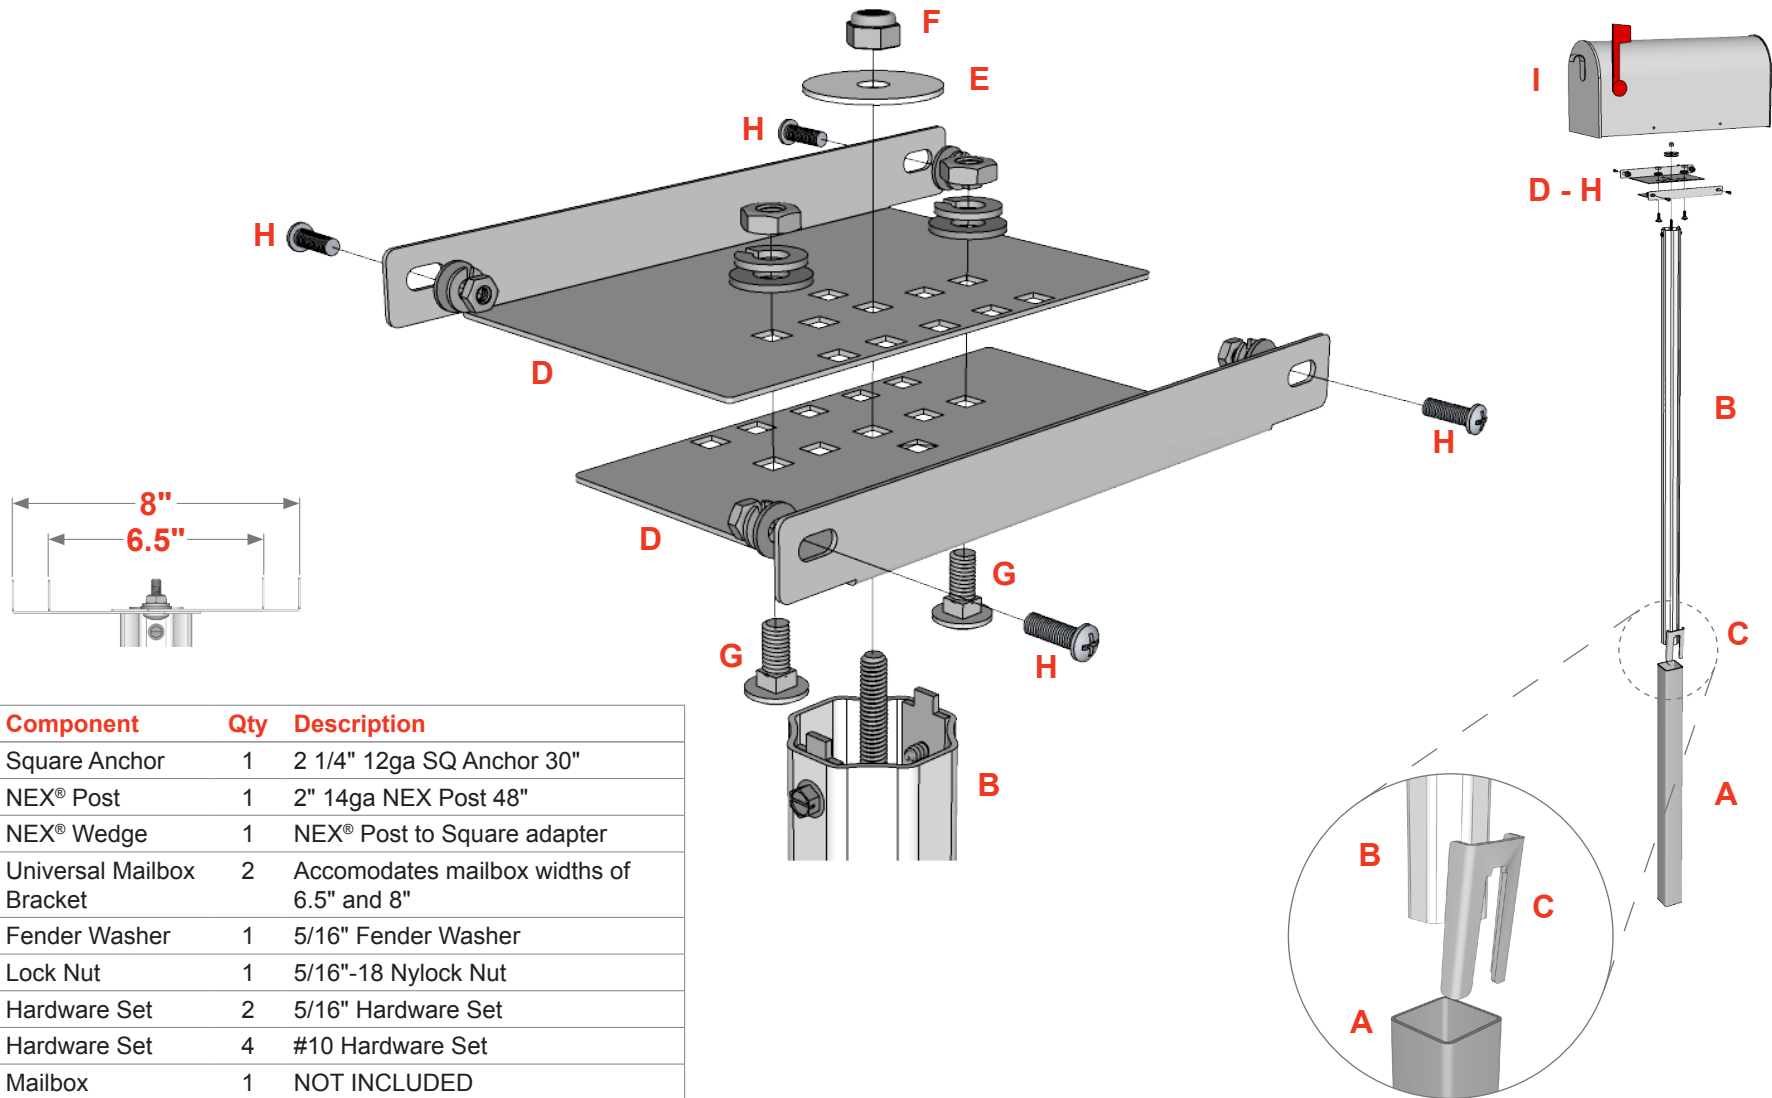

NEX® Single Mailbox Support System

Parts & Assemblies

Part No.: NEXBOXCSGWSA

Item	Component	Qty	Description
A	Square Anchor	1	2 1/4" 12ga SQ Anchor 30"
B	NEX® Post	1	2" 14ga NEX Post 48"
C	NEX® Wedge	1	NEX® Post to Square adapter
D	Universal Mailbox Bracket	2	Accommodates mailbox widths of 6.5" and 8"
E	Fender Washer	1	5/16" Fender Washer
F	Lock Nut	1	5/16"-18 Nylock Nut
G	Hardware Set	2	5/16" Hardware Set
H	Hardware Set	4	#10 Hardware Set
I	Mailbox	1	NOT INCLUDED