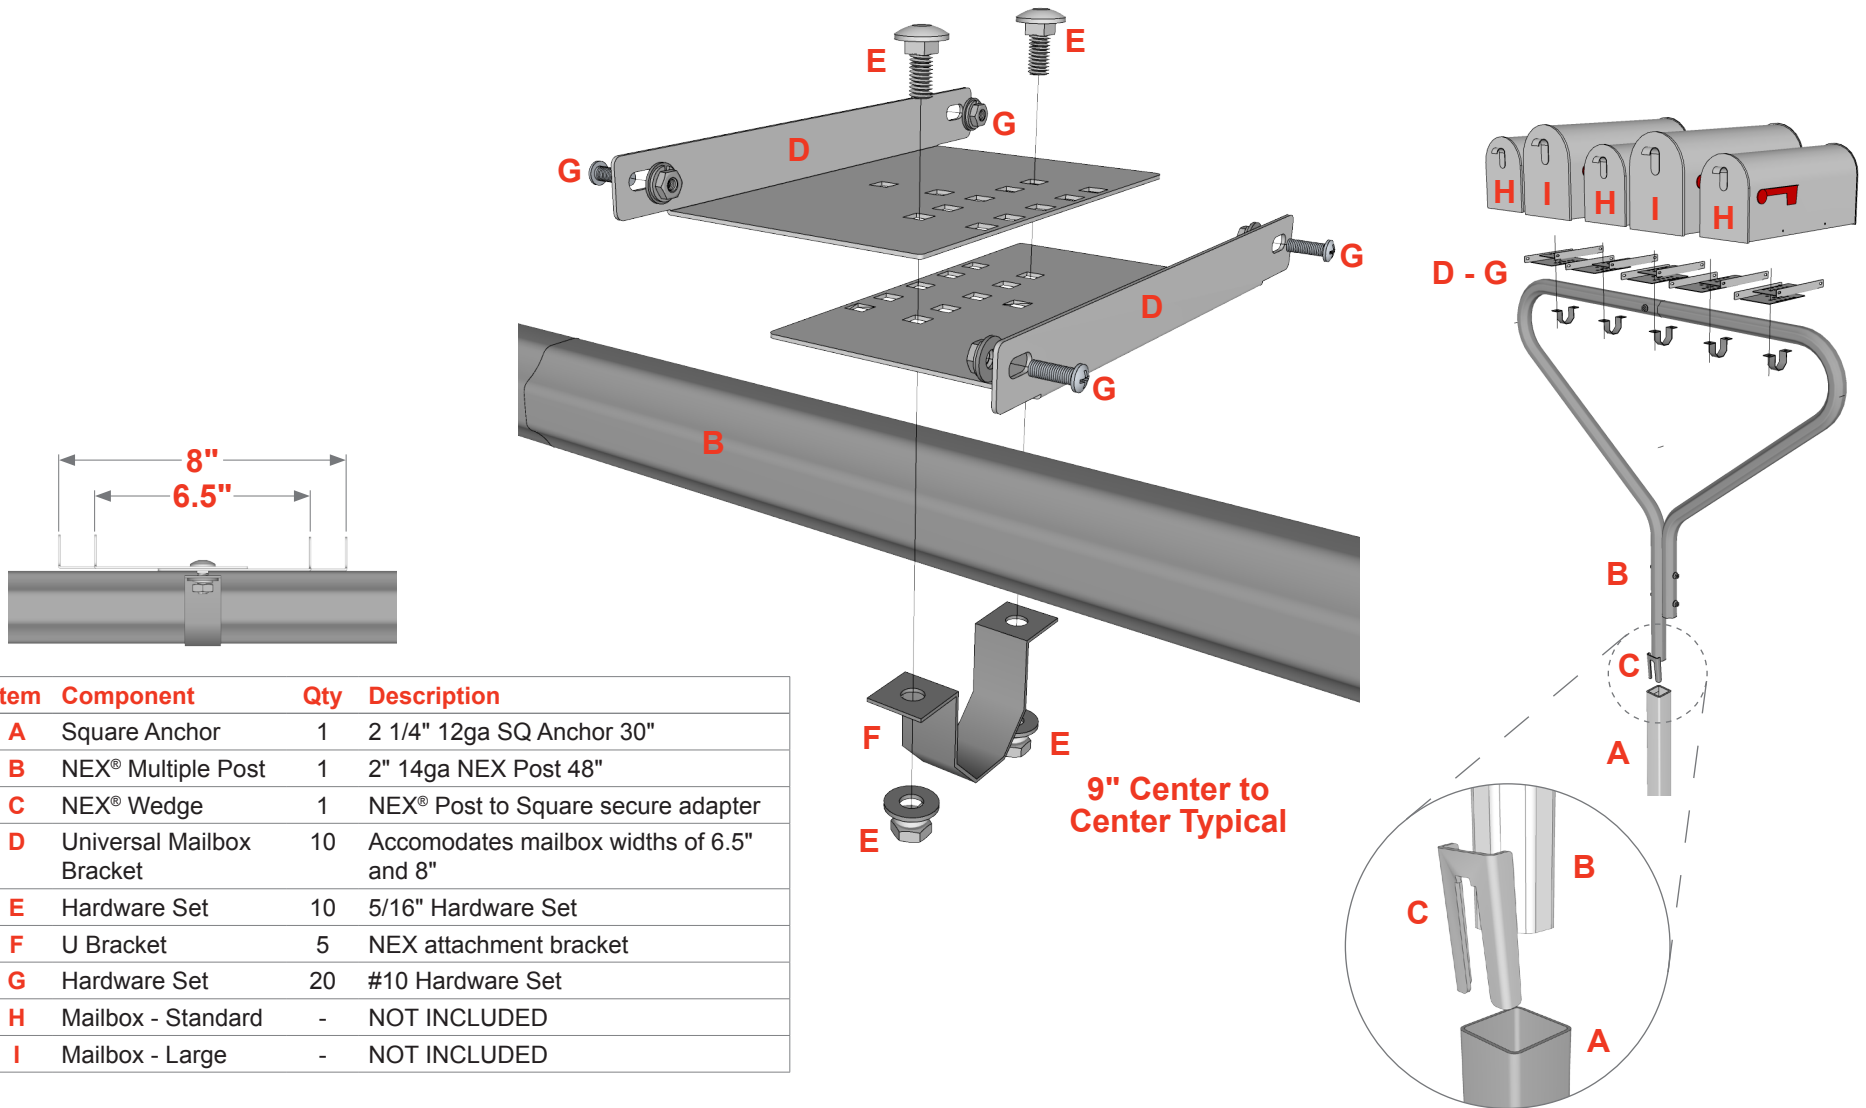

NEX® Multiple Mailbox Support System

Parts & Assemblies

Part No.: NEXBOXCMGWSA

Item	Component	Qty	Description
A	Square Anchor	1	2 1/4" 12ga SQ Anchor 30"
B	NEX® Multiple Post	1	2" 14ga NEX Post 48"
C	NEX® Wedge	1	NEX® Post to Square secure adapter
D	Universal Mailbox Bracket	10	Accommodates mailbox widths of 6.5" and 8"
E	Hardware Set	10	5/16" Hardware Set
F	U Bracket	5	NEX attachment bracket
G	Hardware Set	20	#10 Hardware Set
H	Mailbox - Standard	-	NOT INCLUDED
I	Mailbox - Large	-	NOT INCLUDED